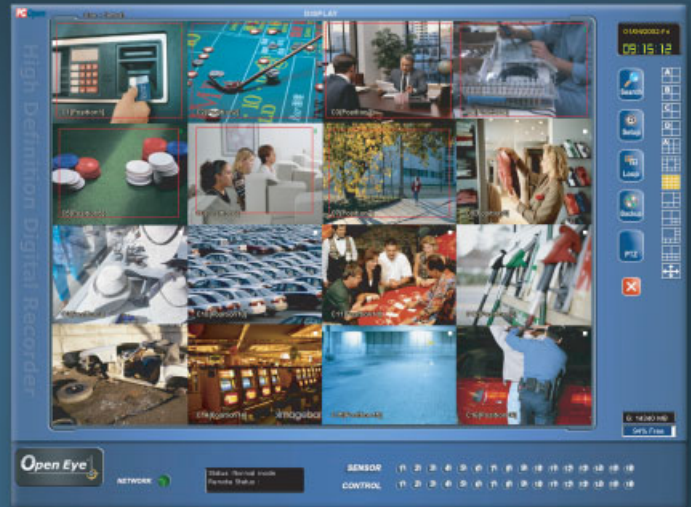

Open Eye®

High Definition Digital Recorders

Features

- Optimized and Designed for Microsoft® Windows® 2000
- 18 Month Warranty
- Up to 16 Relay Inputs for Alarm Control
- Up to 16 Digital Control Outputs on Alarm Activation
- Supports Multiple Simultaneous Remote Connections
- PAN/TILT/ZOOM Controls
- Supports Simultaneous Video Recording and Search Playback
- Create Video Indexes for Easy Searching
- Multiple Levels of Security Access
- Remote System Operation & Configuration
- 32/16/8 Cameras per HDDR Unit
- High Performance Rackmount Case
- Up to 16 Channels Looping Output
- Unlimited Storage Potential
- Supports Watermarking & Digital Signature Support
- Continuous, Motion Detection, Alarm, Pre-Alarm, and Scheduled Recording Modes
- Hardware Watchdog
- 720x480, 720x240, 360x240 Recording Resolution (NTSC)

HDDR Rackmount Unit

OpenEye® state-of-the-art High Definition Digital Recorders are equipped with an Intel® Processor, 56K Hardware Modem (Optional), 10/100 Network Interface Card (NIC), 256 MB of System Memory (DDR), 32 MB Video Card, CD-RW Recordable CD Drive, 3.5" Floppy Drive, Sound Card, and a standard 120 GB Video Storage Drive. Housed in a high performance and versatile Rack Mount case, storage of multiple HDDR's for enterprise applications is easier than ever.